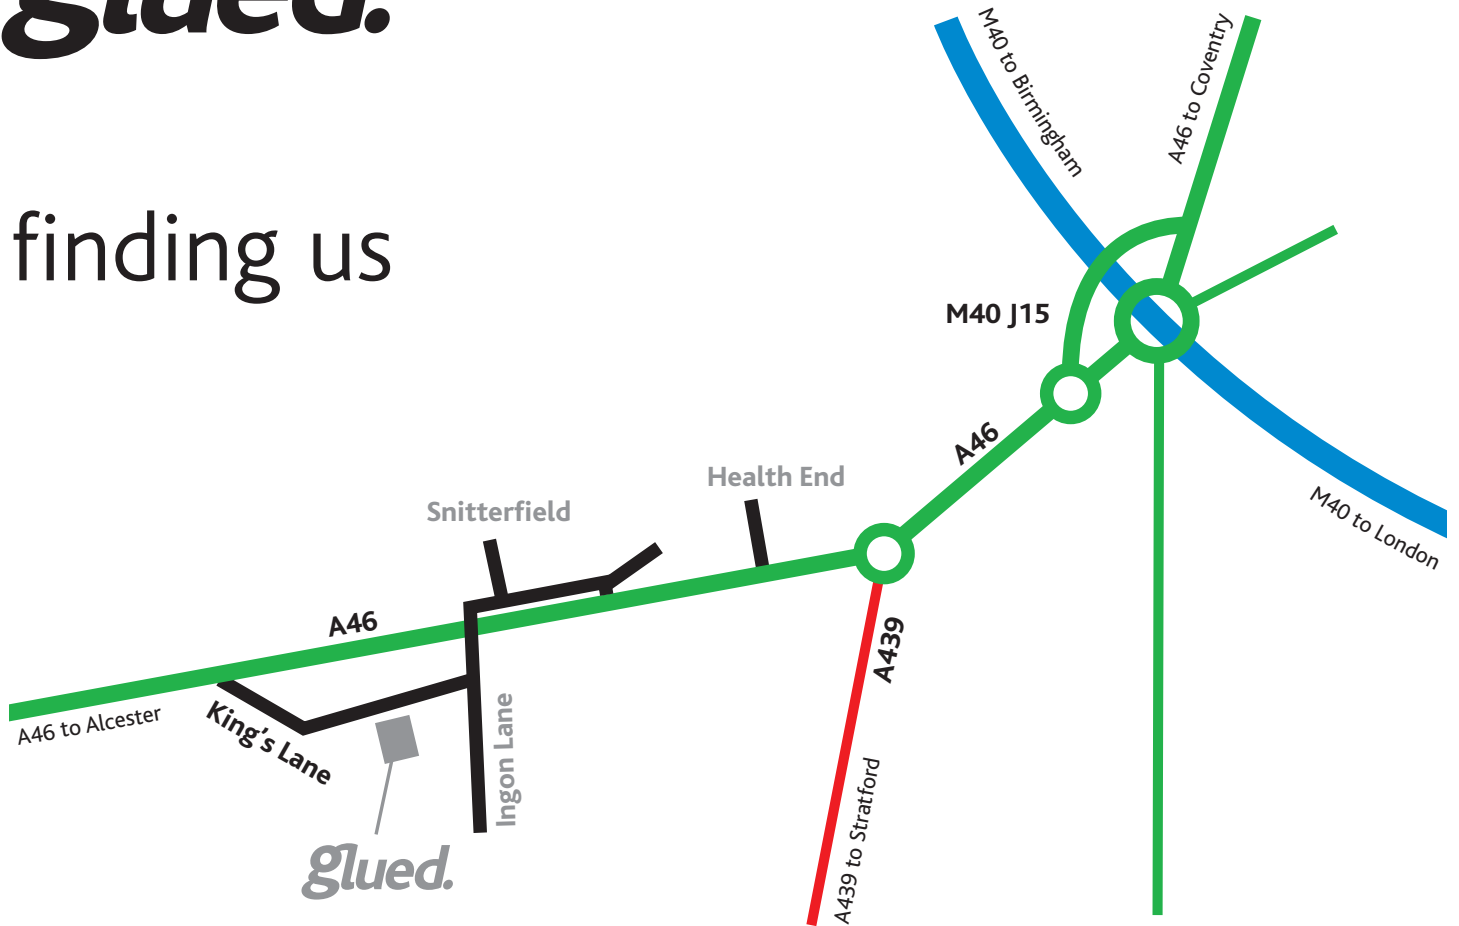

glued.

finding us

Directions to Glued:

The Barn at Vine Cottage, Welcombe Hills Vineyard, Kings Lane, Snitterfield CV37 0QB.

Tel: 01789 731 524

1. From the M40 follow the A46 towards Stratford. Follow the A46 through two roundabouts.
2. Pass the first right hand turn indicated for Snitterfield.
3. Take the next left hand turning indicated for Snitterfield.
4. Having turned off the A46 you will pass the entrance to a farm shop on the right.
5. 50 yards after that is a right hand turning into Welcombe Hills Vineyard / Vine Cottage. Turn into this drive and follow the gravel to the left towards a large new build barn
8. Park up to the left of the barn doors.
9. The entrance to the office is up wooden steps to the right of the barn doors.